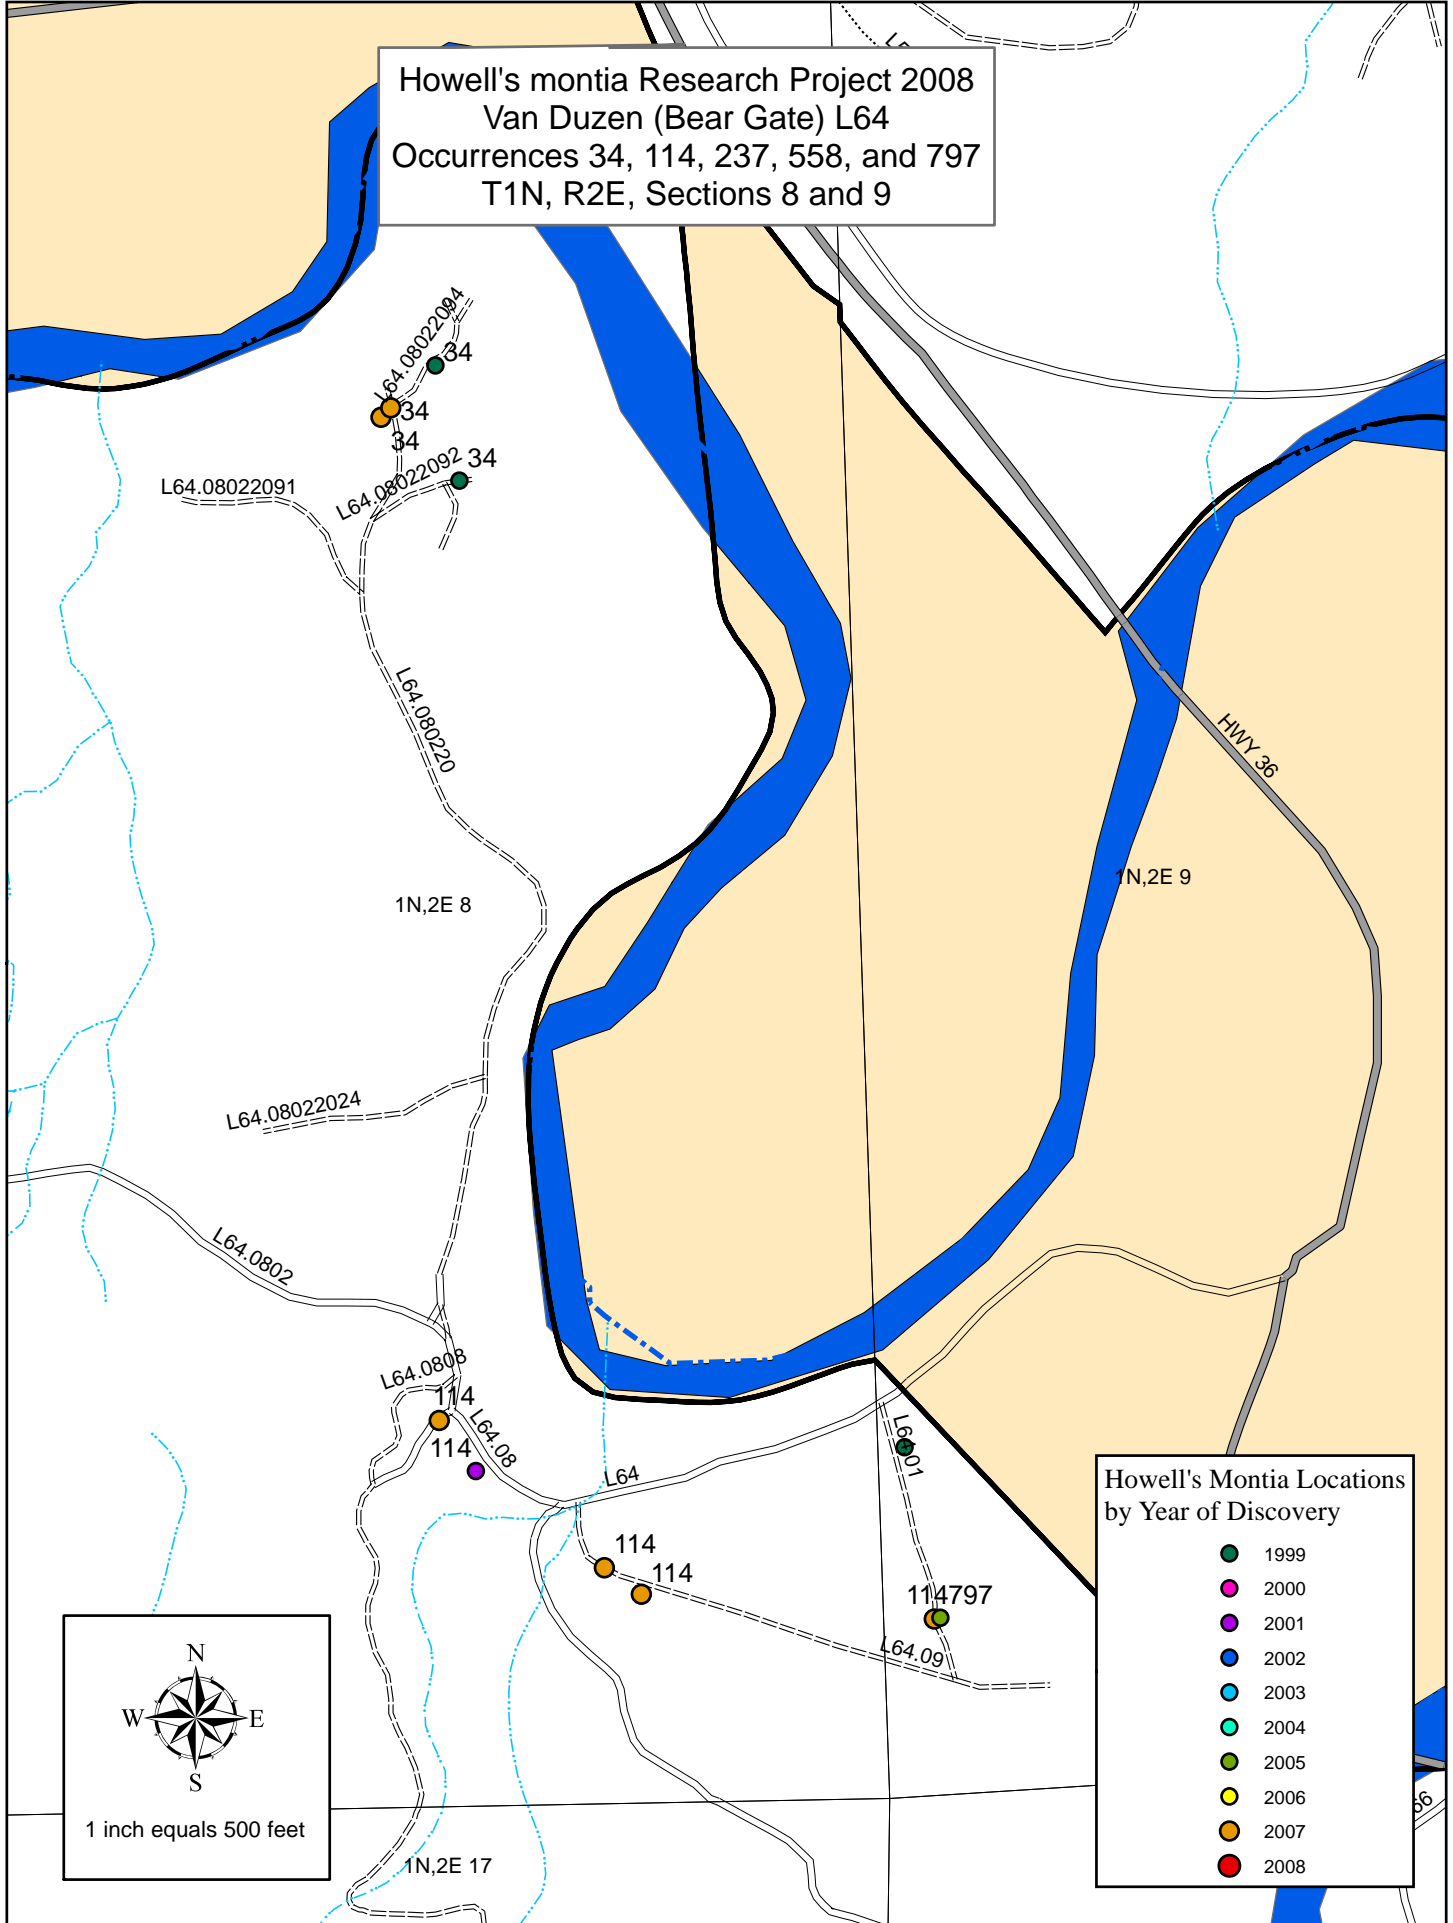

Howell's montia Research Project 2008
 Van Duzen (Bear Gate) L64
 Occurrences 34, 114, 237, 558, and 797
 T1N, R2E, Sections 8 and 9

 1 inch equals 500 feet

Howell's Montia Locations by Year of Discovery

- 1999
- 2000
- 2001
- 2002
- 2003
- 2004
- 2005
- 2006
- 2007
- 2008