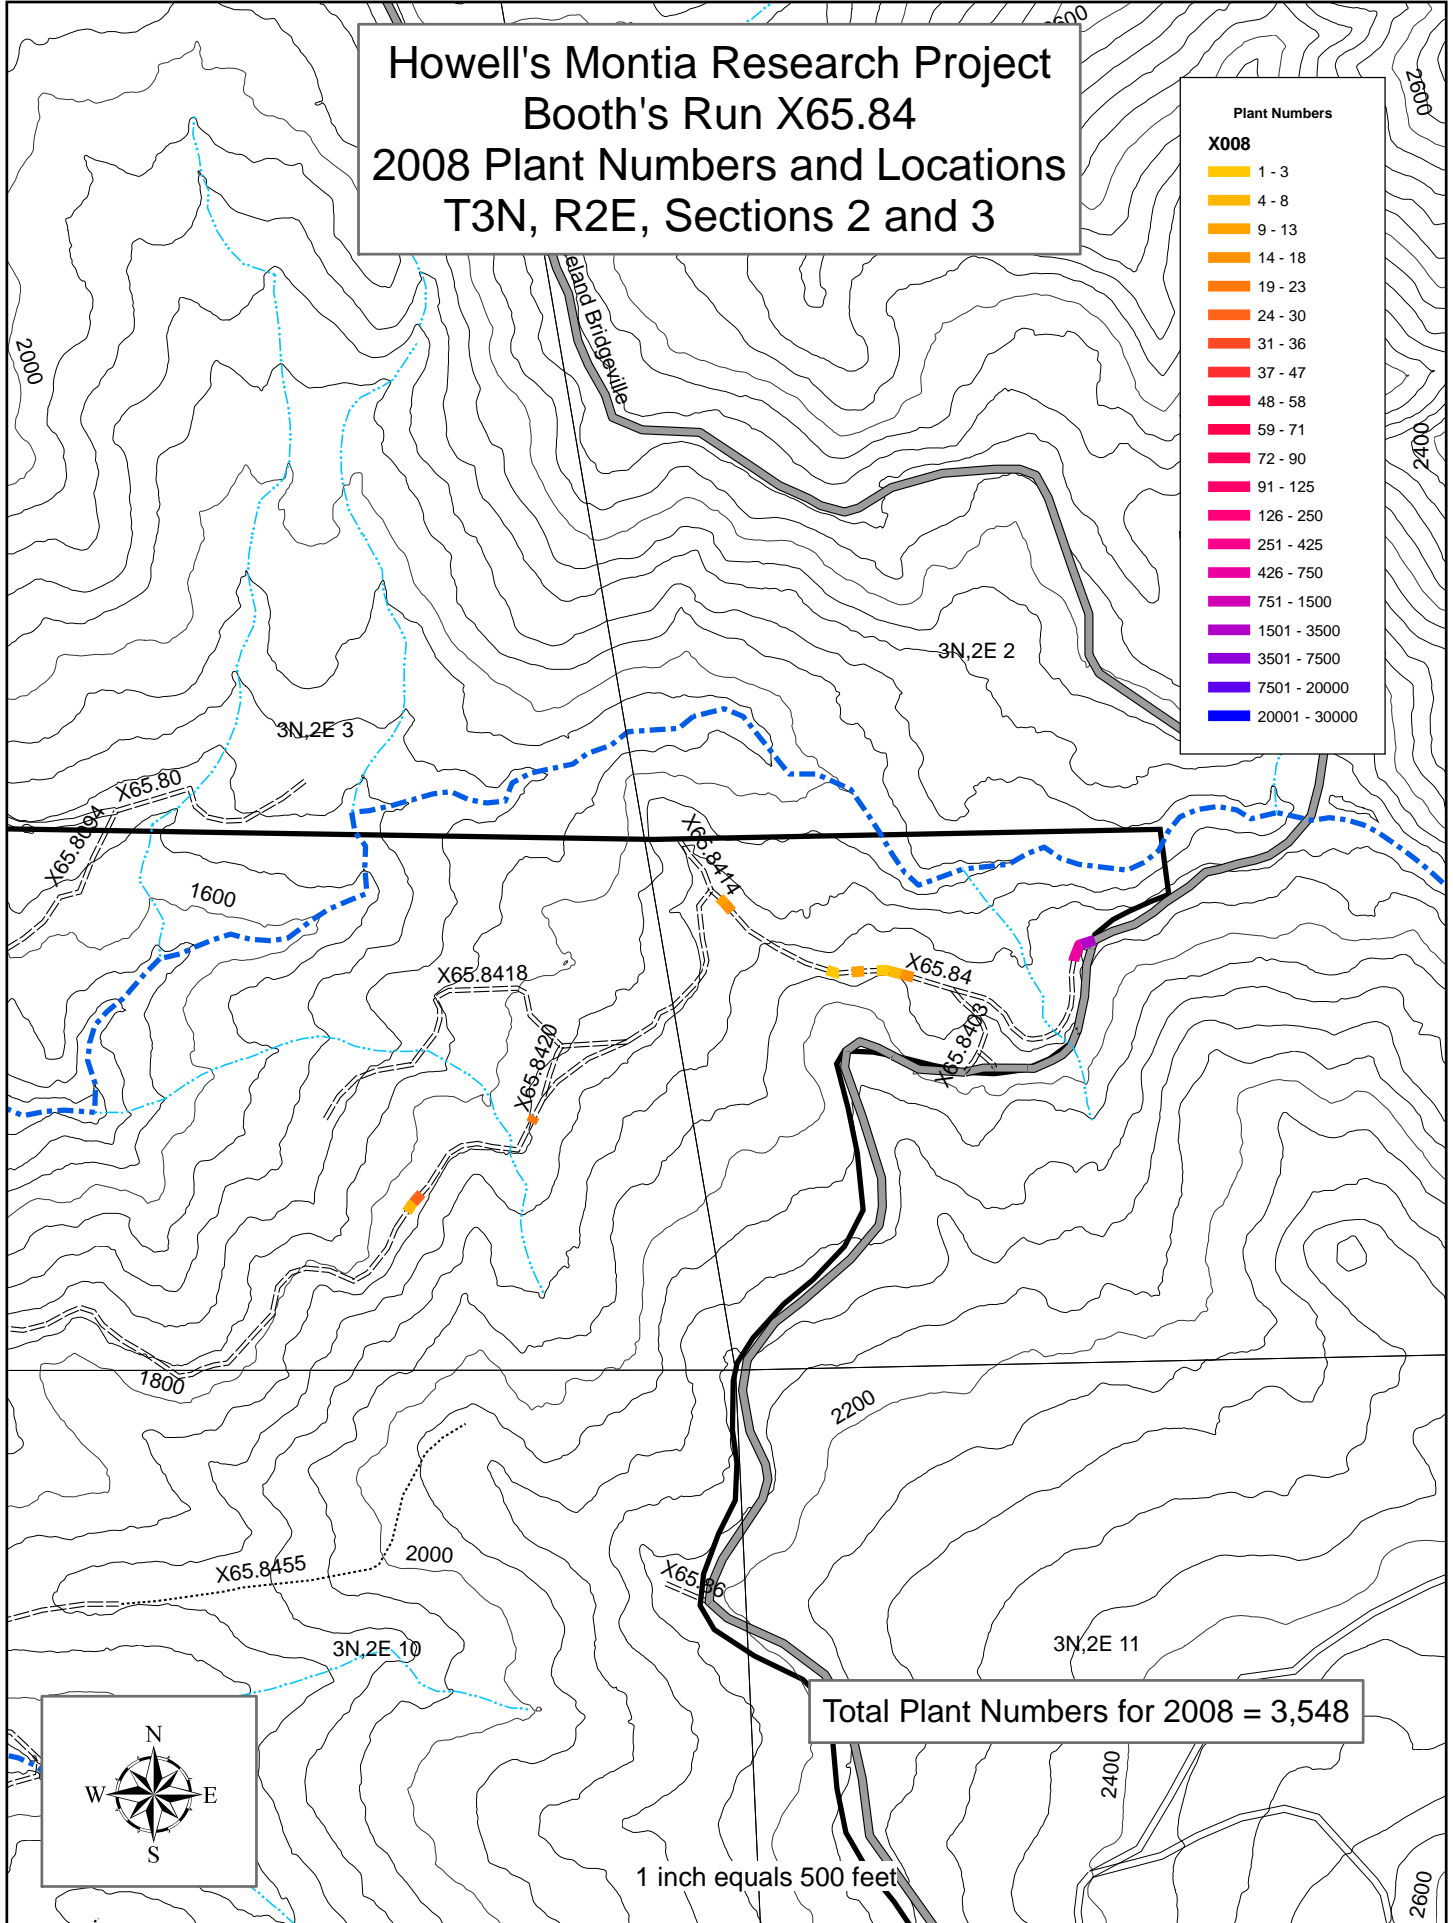

# Howell's Montia Research Project Booth's Run X65.84 2008 Plant Numbers and Locations T3N, R2E, Sections 2 and 3

**Plant Numbers**

**X008**

1 - 3
4 - 8
9 - 13
14 - 18
19 - 23
24 - 30
31 - 36
37 - 47
48 - 58
59 - 71
72 - 90
91 - 125
126 - 250
251 - 425
426 - 750
751 - 1500
1501 - 3500
3501 - 7500
7501 - 20000
20001 - 30000

Total Plant Numbers for 2008 = 3,548