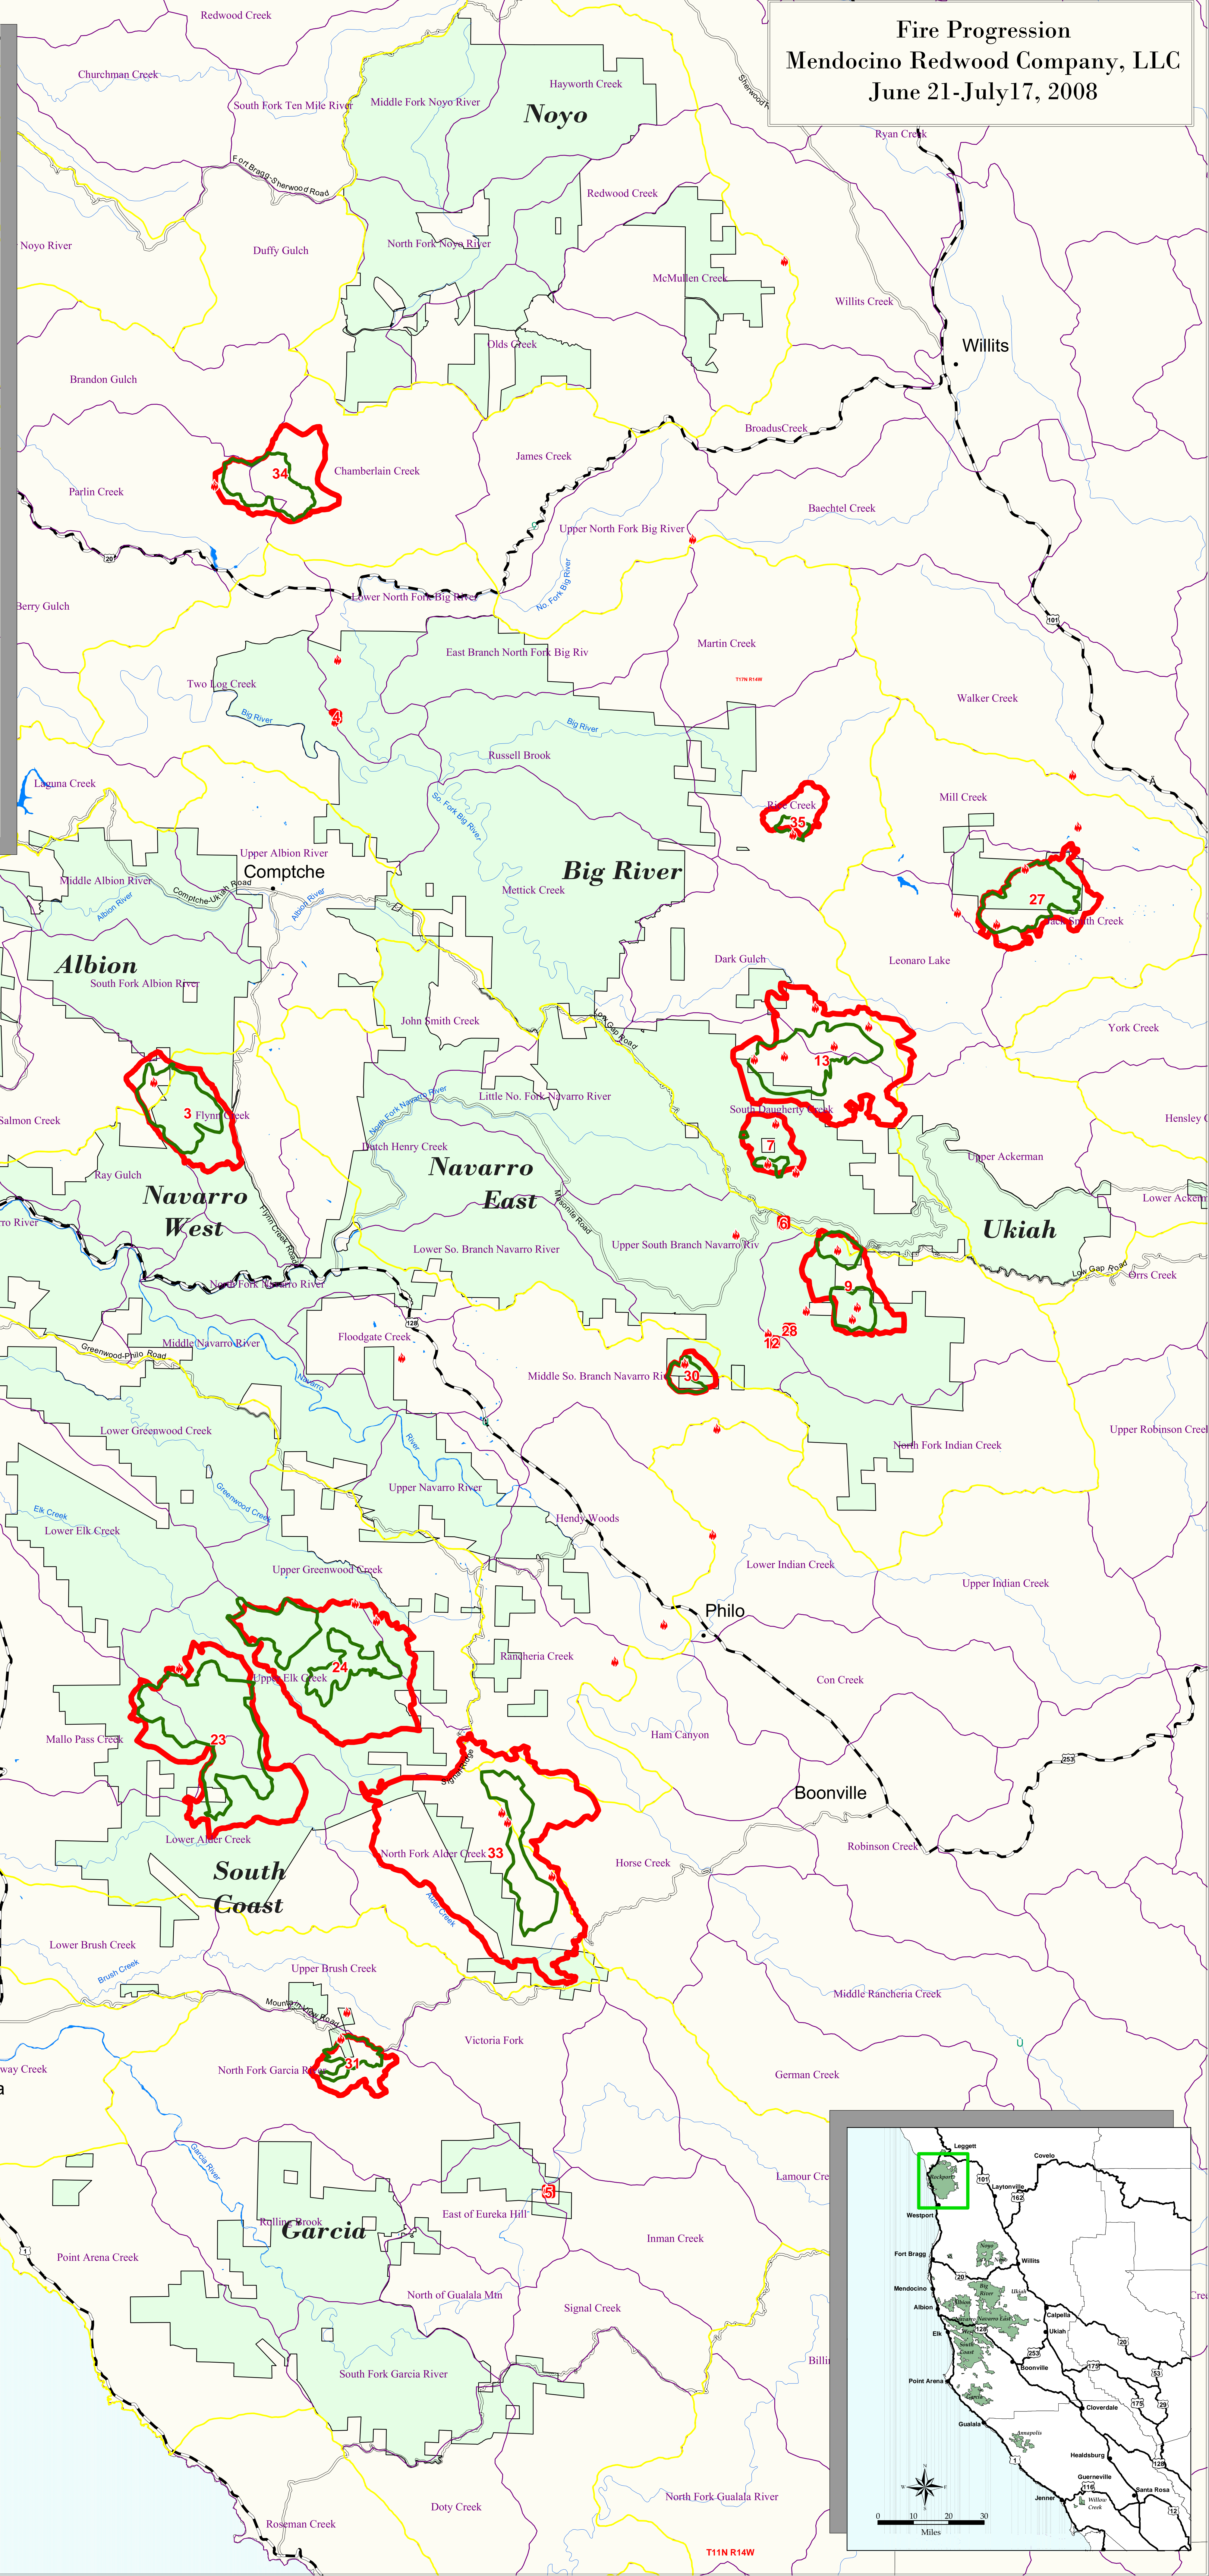

Fire Progression
Mendocino Redwood Company, LLC
June 21-July 17, 2008

Mendocino Redwood Company
Timberlands

- FIRE PERIMETERS**
- Date of Fire Extent**
- Reported Fire Ignition Points: June 21-24, 2008
 - June 24-25, 2008 Fire Perimeter
 - July 14-17, 2008 Fire Perimeter
- Highways
 - Major MRC Roads
 - Planning Watershed Boundary
 - Inventory Block Boundary
 - Mendocino Redwood Company Ownership

REFERENCE #	NAME	INVENTORY BLOCK
1	J Road	Albion
2	Table Mountain	Albion
3	Navarro	Navarro West
4	Dunlap	Big River
5	Buehler Ranch	Garcia
6	Shingle Mill/Low Gap	Navarro East
7	Horsethief	Navarro East
9	McGarvey	Navarro East
12	Oso Mountain	Navarro East
13	Wager/Orr Series	Navarro East
15	Juan Creek	Rockport
18	Leggett	Rockport
19	Dutch Charlie/Lincoln	Rockport
20	Lost Pipe	Rockport
23	Mallo	South Coast
24	Cliff Ridge	South Coast
27	Reeves Canyon/Jack Smith	Ukiah
28	Oso	Navarro East
29	Hardy Ridge/Bear Pen	Rockport
30	Hungry Hollow/Crazy School	Navarro East
31	Jack Fire/Jacks	Garcia
32	Cottaneva Creek/Middle	Rockport
33	Sugarloaf	South Coast
34	Indian	JSF
35	Williams	Big River