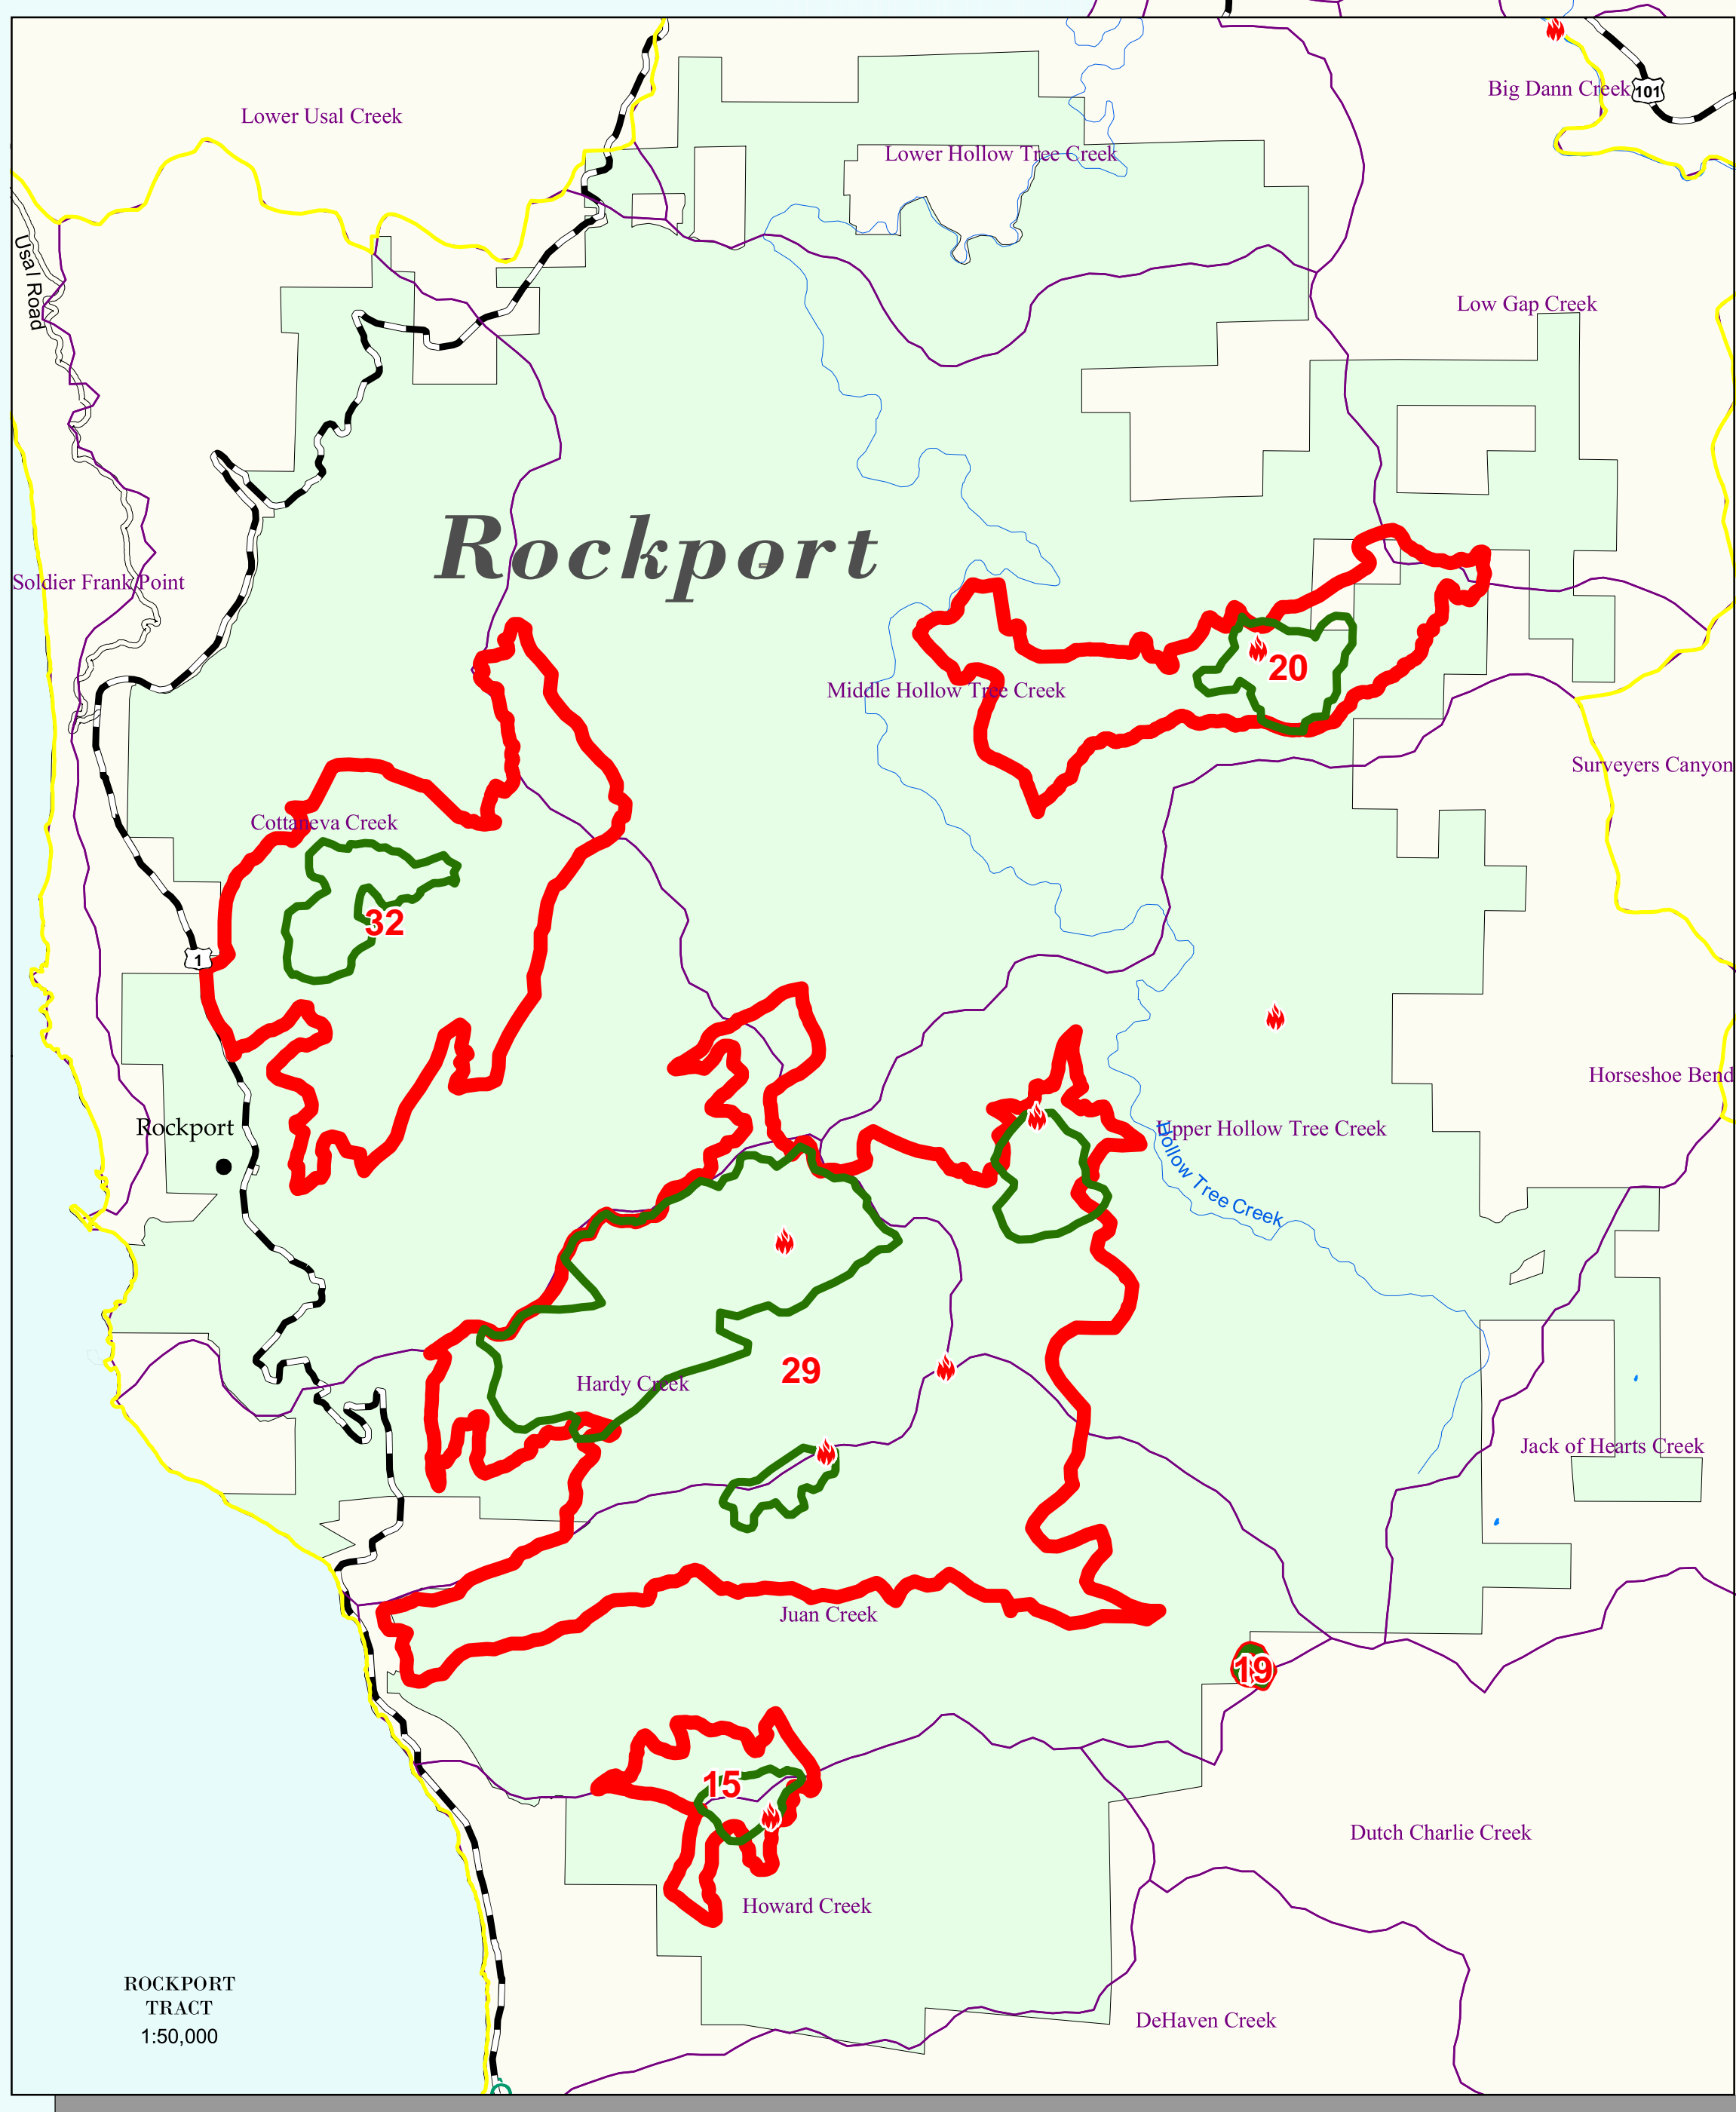

Fire Progression
Mendocino Redwood Company, LLC
June 21-July 17, 2008

Mendocino Redwood Company
Timberlands

- FIRE PERIMETERS**
- Date of Fire Extent**
- Reported Fire Ignition Points: June 21-24, 2008
 - June 24-25, 2008 Fire Perimeter
 - July 14-17, 2008 Fire Perimeter
- Highways
 - Major MRC Roads
 - Planning Watershed Boundary
 - Inventory Block Boundary
 - Mendocino Redwood Company Ownership

REFERENCE #	NAME	INVENTORY BLOCK
1	J Road	Albion
2	Table Mountain	Albion
3	Navarro	Navarro West
4	Dunlap	Big River
5	Buehler Ranch	Garcia
6	Shingle Mill/Low Gap	Navarro East
7	Horsethief	Navarro East
9	McGarvey	Navarro East
12	Oso Mountain	Navarro East
13	Wager/Orr Series	Navarro East
15	Juan Creek	Rockport
18	Leggett	Rockport
19	Dutch Charlie/Lincoln	Rockport
20	Lost Pipe	Rockport
23	Mallo	South Coast
24	Cliff Ridge	South Coast
27	Reeves Canyon/Jack Smith	Ukiah
28	Oso	Navarro East
29	Hardy Ridge/Bear Pen	Rockport
30	Hungry Hollow/Crazy School	Navarro East
31	Jack Fire/Jacks	Garcia
32	Cottaneva Creek/Middle	Rockport
33	Sugarloaf	South Coast
34	Indian	JSF
35	Williams	Big River